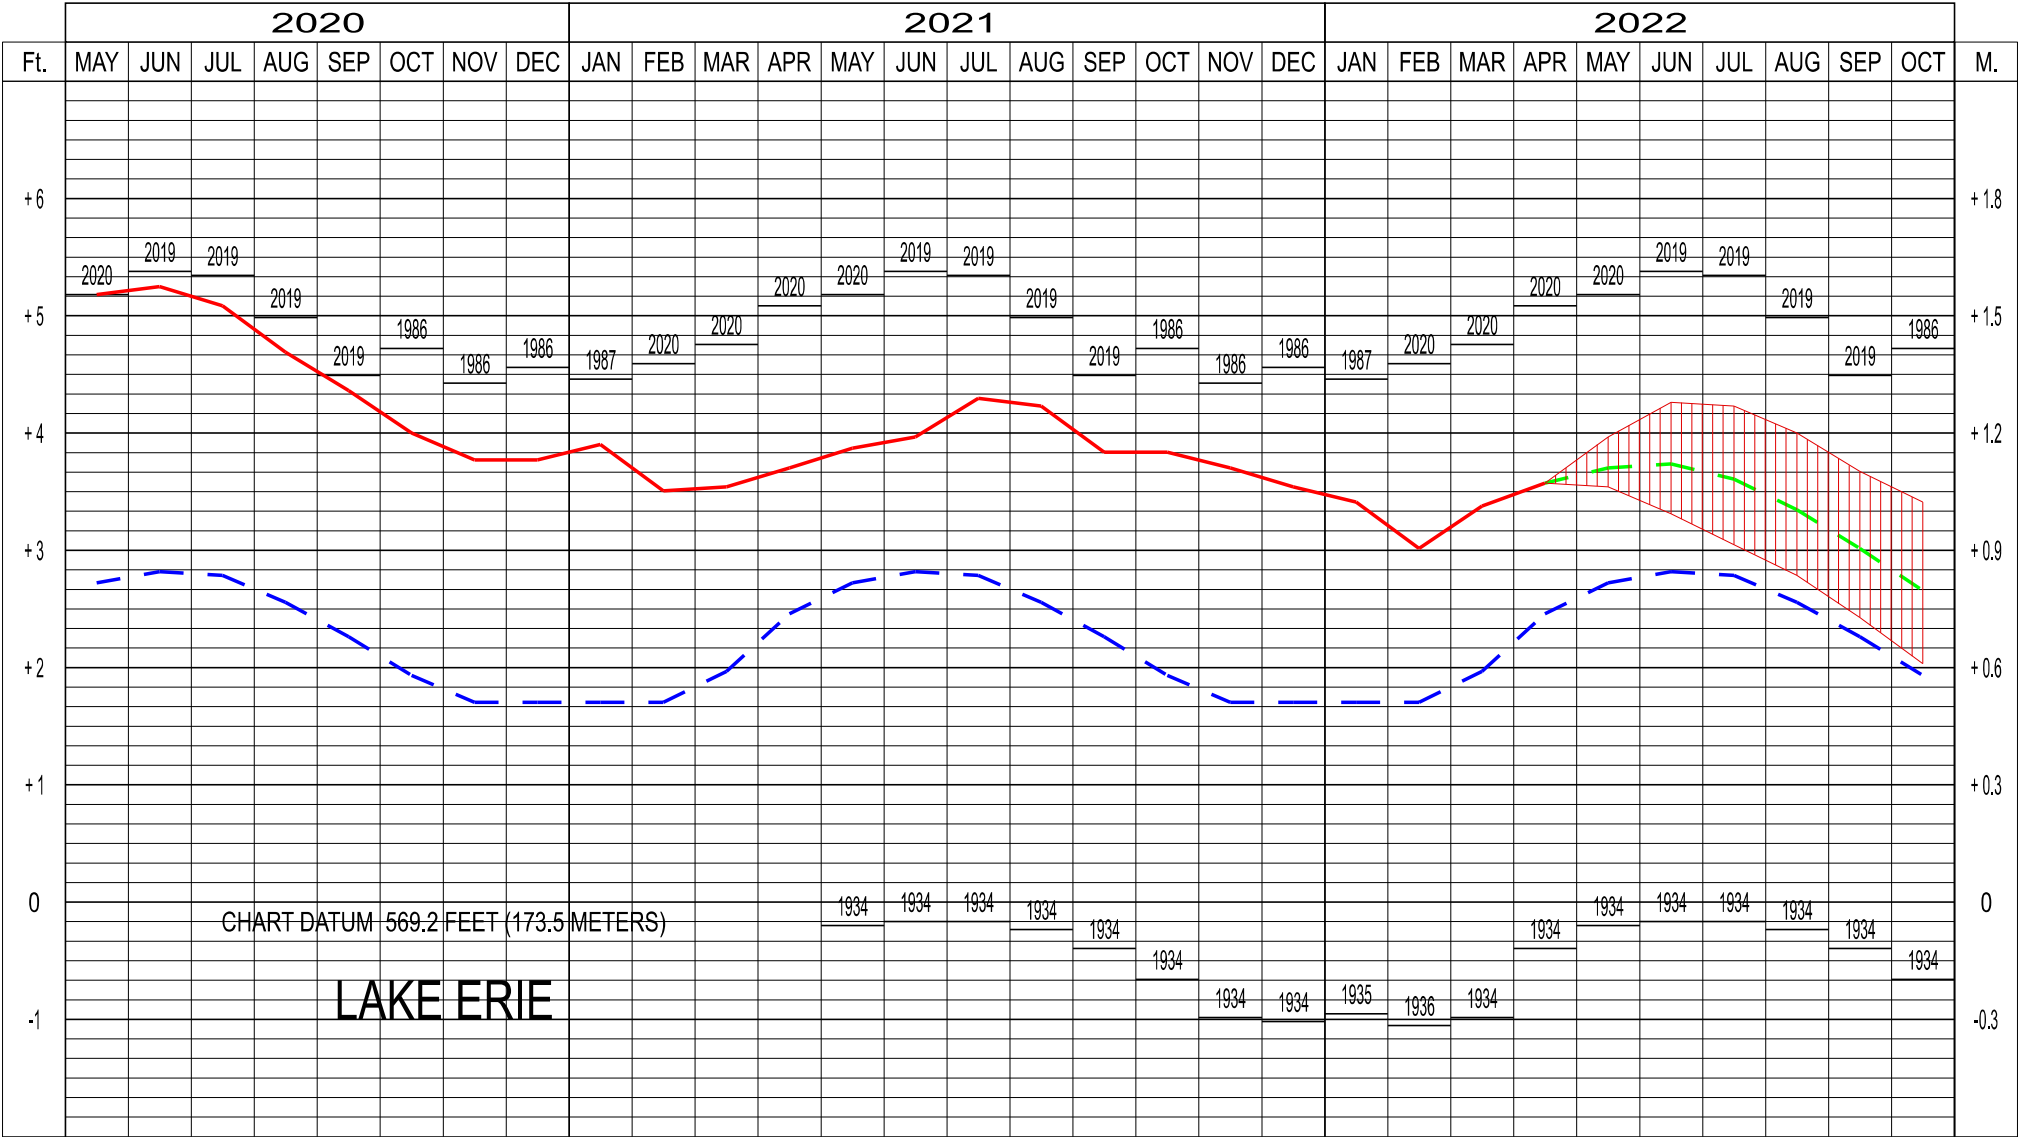

LAKE ERIE WATER LEVELS - MAY 2022

LEGEND

LAKE LEVELS

RECORDED

PROJECTED

AVERAGE **

MAXIMUM **

MINIMUM **

** Average, Maximum and Minimum for period 1918-2021