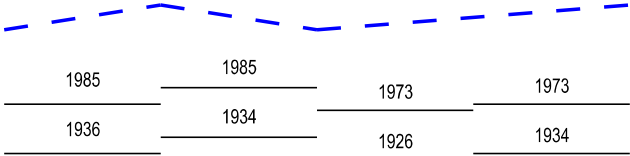

LAKE ERIE WATER LEVELS - MAY 2022

LEGEND

LAKE LEVELS

RECORDED

PROJECTED

AVERAGE **

MAXIMUM **

MINIMUM **

** Average, Maximum and Minimum for period 1918-2021